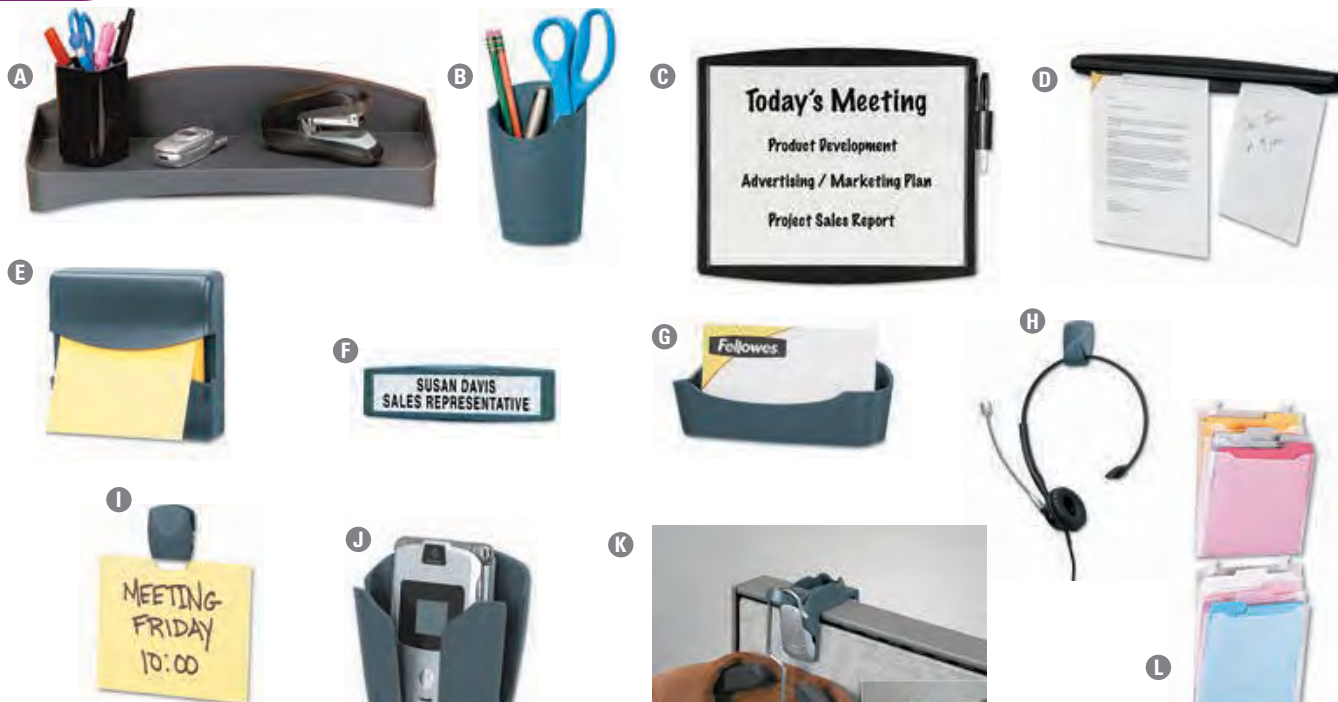

D DESK ACCESSORIES | cubicle

877-816-8767

Fellowes

A Partition Additions™ Shelf Add surface space to display or store accessories while making use of wasted wall space. Holds 5 lbs. Product contains a minimum of 72% recycled material.

ID No.	Color	W × D × H	Unit	Price
1 FEL-7528101	Dark Graphite	18 in × 5¼ in × 5½ in	EA	23.99

B Partition Additions™ Pencil Cup Holds pens, pencils, scissors and more. Product contains a minimum of 72% recycled material.

ID No.	Color	W × D × H	Qty.	Unit	Price
2 FEL-75272	Dark Graphite	3½ in × 2½ in × 5½ in	1	EA	8.99

C Partition Additions™ Dry Erase Board High-impact plastic frame. 11 × 14 writing surface. Package includes dual marker holder/eraser. Product contains a minimum of 72% recycled material.

ID No.	Color	W × D × H	Qty.	Unit	Price
4 FEL-7502201	Dark Graphite	18 in × 1½ in × 1½ in	1	EA	11.99

E Partition Additions™ Pop-Up Note Dispenser Keep pop-up notes within easy reach. Plastic. 100 notes included.