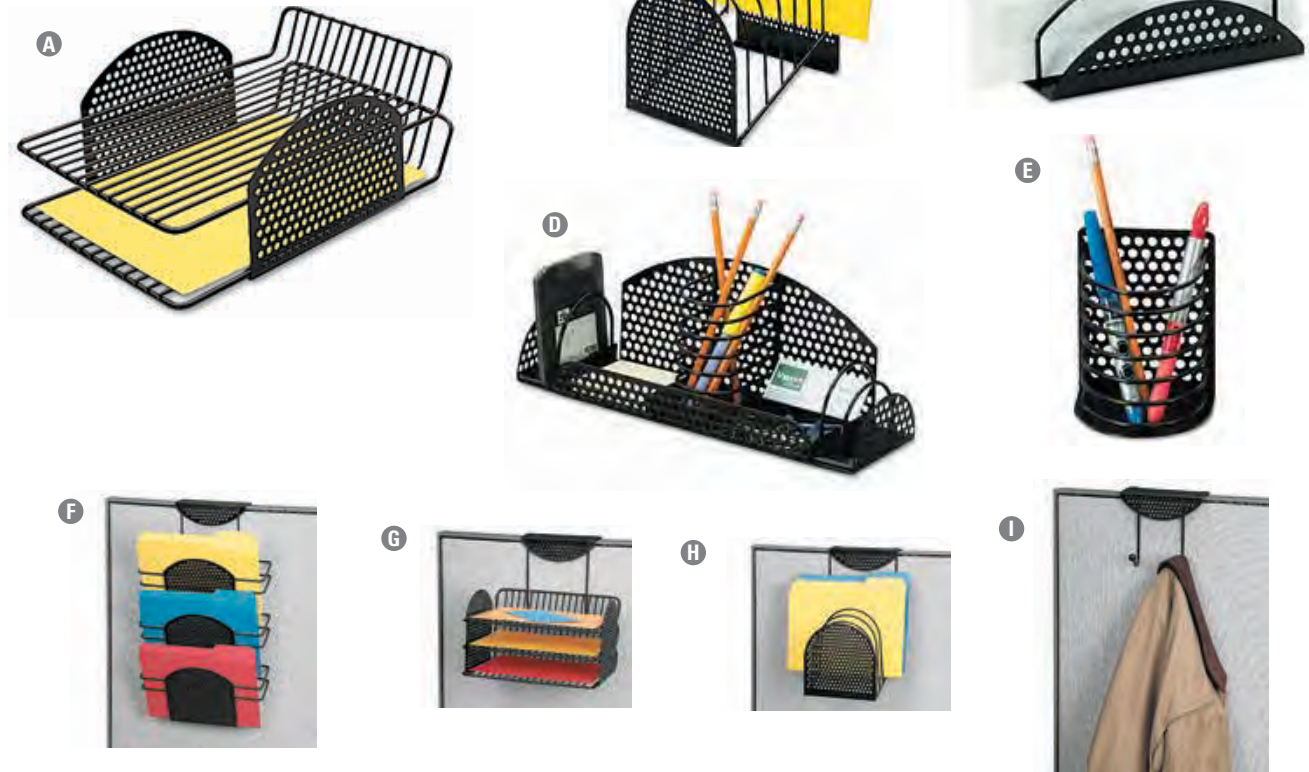

## Fellowes

**A – E Perf-Ect™ Desk Accessories** Unique contemporary design brings designer styling and organization to your office. Attractive punched metal end panels and sturdy wire construction.

**A Perf-Ect™ Double Letter Tray** Ideal for “in” and “out” basket filing.

ID No.	Size	Tiers	Color	Unit	Price
1 FEL-22302	Letter	2	Black	EA	<del>34.99</del>

**B Perf-Ect™ File Sorter** Sturdy arched wire dividers spaced 1 1/8" apart.

ID No.	Sections	Color	W x D x H	Unit	Price
<b>Step File Sorter</b> —Allows for easier viewing of tabs.					
2 FEL-22303	7	Black	7 x 9 1/2 x 9 1/2	EA	<del>28.49</del>
<b>Desk File Sorter</b>					
3 FEL-22304	8	Black	7 x 10 1/2 x 7 1/2	EA	<del>28.49</del>

**C Perf-Ect™ Mini Sorter** Sort envelopes, memos, notes in the 1" deep sections.

ID No.	Sections	Color	W x D x H	Unit	Price
4 FEL-22311	3	Black	7 x 3 1/2 x 4 1/2	EA	<del>20.99</del>

**D Perf-Ect™ Multi Organizer** Four sorting compartments, pencil cup, 3 x 3 note holder (pad sold separately), business card holder and two accessory compartments.

**F – I Perf-Ect™ Partition Additions™** Take advantage of vertical space for smart organization that clears off your desktop. Universal mounting bracket fits panels 1 1/2" to 3" thick. Upscale punched metal/wire design. Partition mount only.